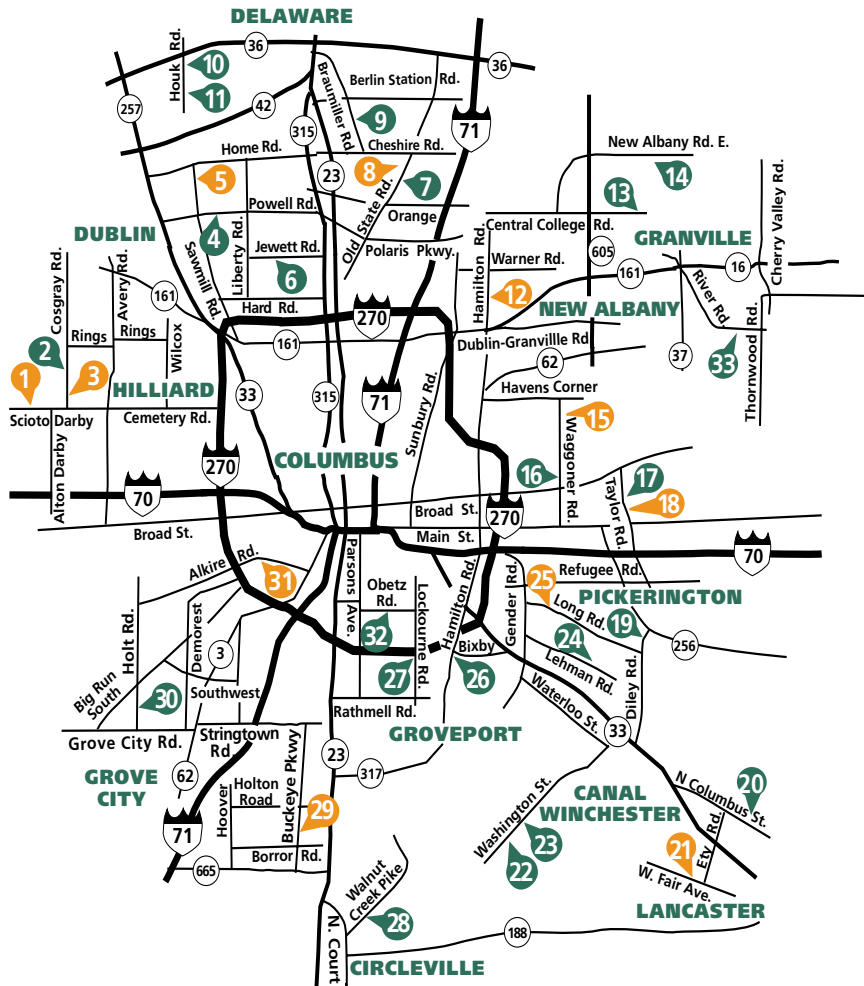

Rockford Homes Neighborhood Locations

Model Hours:
Mon.-Wed. 12-7, Sat. 12-5, Sun. 12-6
Closed Thur.-Fri.

● **Model Locations (Model Name)**

Corporate Office 785-0015

Hilliard Schools

- 1. Hampton Reserve (*Sequoia*) 300's 527-9962
- Hampton Reserve Condominiums 210's .. 527-9962
- 2. Village at Homestead 280's 527-9962
- 3. Brickstone Green
Condominiums 300's 527-9962

Delaware Schools

- 10. Millbrook (*Tamarack*) 170's 740-881-9400
- 11. Adalee Park 210's 740-881-9400

Columbus Schools (Northeast)

- 12. Glenabby Condominiums 170's 855-9275

New Albany Schools

- 13. Wentworth Crossing (*Sequoia*) 410's 855-9275
- 14. Wolcott Manor 330's 855-9275

Licking Heights Schools

- 15. Morrison Farms (*Heather*) 200's 755-9768
- 16. Dorchester 170's 755-9768
- Dorchester Green Condominiums 130's .. 755-9768

Reynoldsburg Schools

- 17. Summit Ridge 180's 755-9768
- 18. Taylor Woods 220's 755-9768

- 22. Ashbrook Reserve 180's 755-9768

Canal Winchester Schools

- 23. Ashbrook Estates 200's 755-9768
- 24. Lehman Meadows 180's 755-9768

Groveport-Madison Schools

- 25. Abbie Trails (*Pearl*) 150's 755-9768
- 26. Founders Bend 180's 755-9768